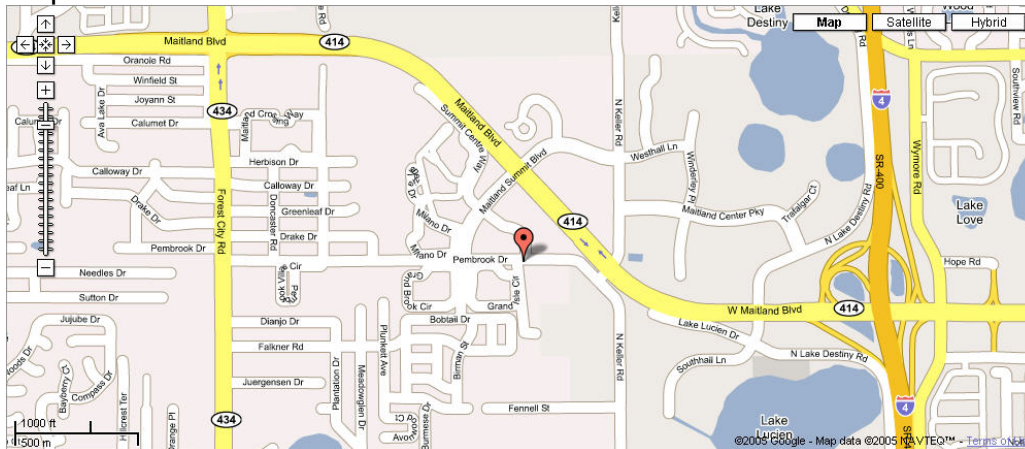

CURIOSITY QUEST – ORLANDO, FLORIDA

Pembroke Commons Center
1800 Pembroke Drive
Suite 300
Orlando, Florida 32810

Course Questions: (925) 824-3122
Facility Contact: (407) 667-4700

Emergency/Day of Class: (925) 487-2415

Facility Information:

This facility is located on the north side of beautiful Orlando, FL. This facility is located near several hotels and restaurants and offers free uncovered parking.

Maps:

Directions:

From the North:

Take I-4 South to the SR-414 West Exit 90, W. Maitland Blvd exit toward North Lk Destiny Dr. Go West on W. Maitland Blvd. Turn LEFT on Maitland Summit Blvd and LEFT on Pembroke Dr.

From the South:

Take I-4 North to the SR 414 West Exit 90B, W. Maitland Blvd. exit. Continue West onto W. Maitland Blvd. Turn LEFT on Maitland Summit Blvd. and LEFT on Pembroke Dr.

Hotels Near the Orlando Facility:

Courtyard-Orlando/Altamonte Springs – .3 Mi